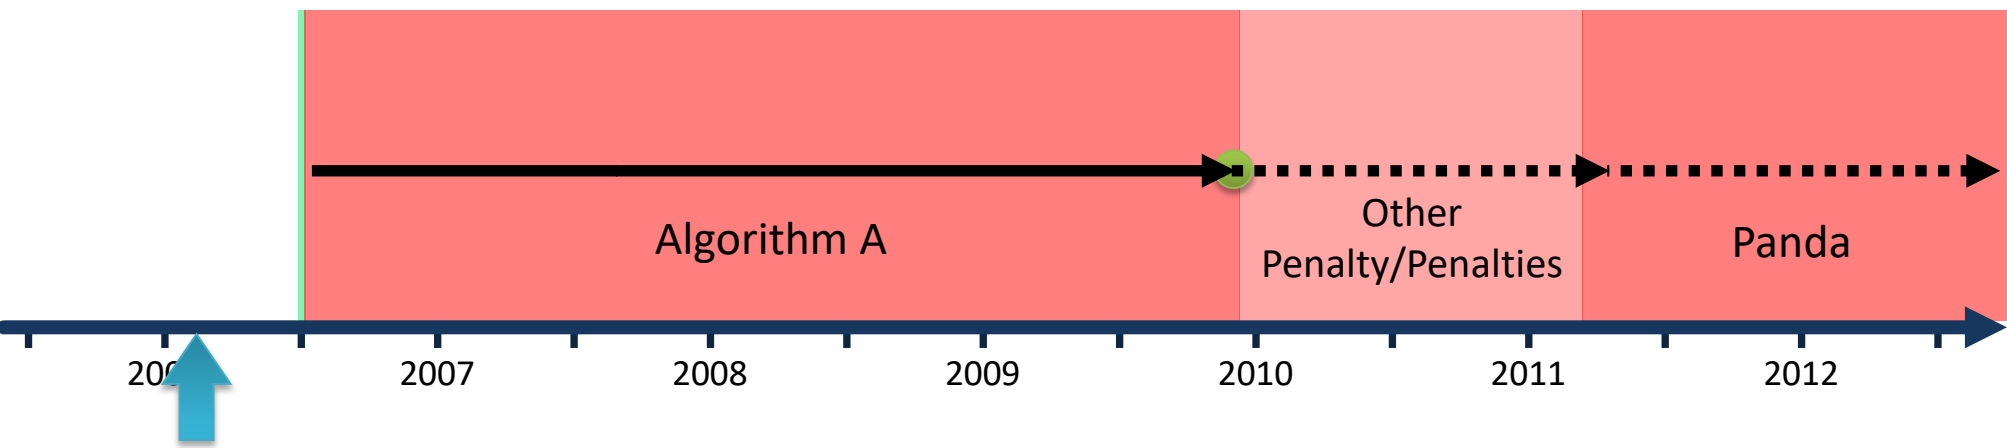

February 2006