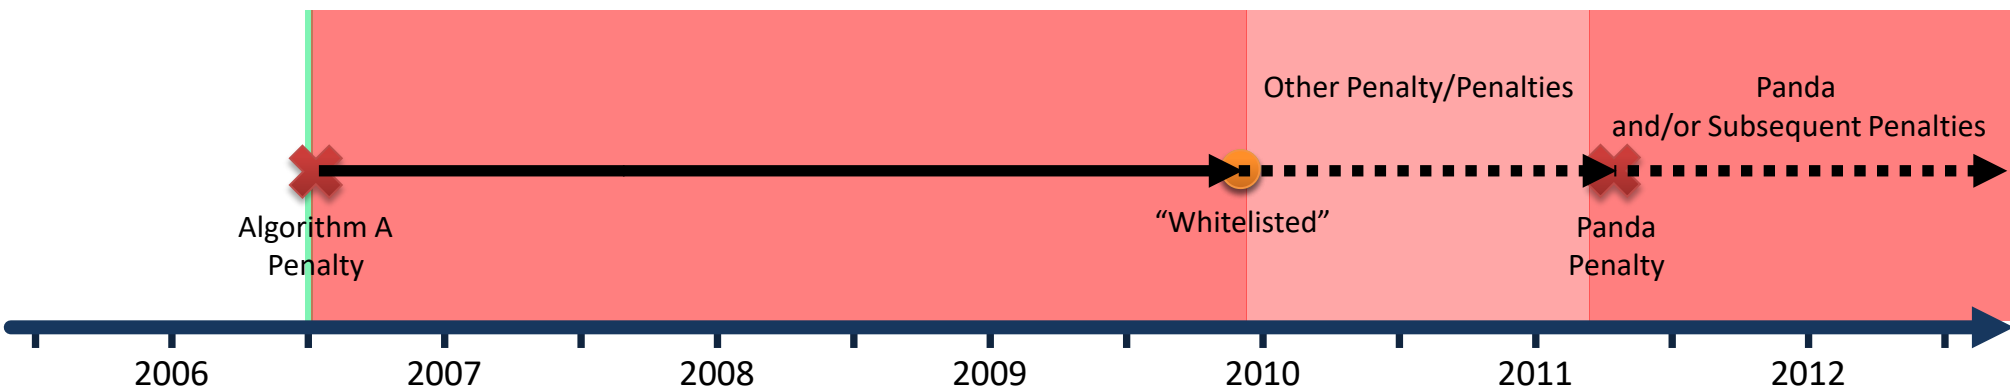

Unaffected?