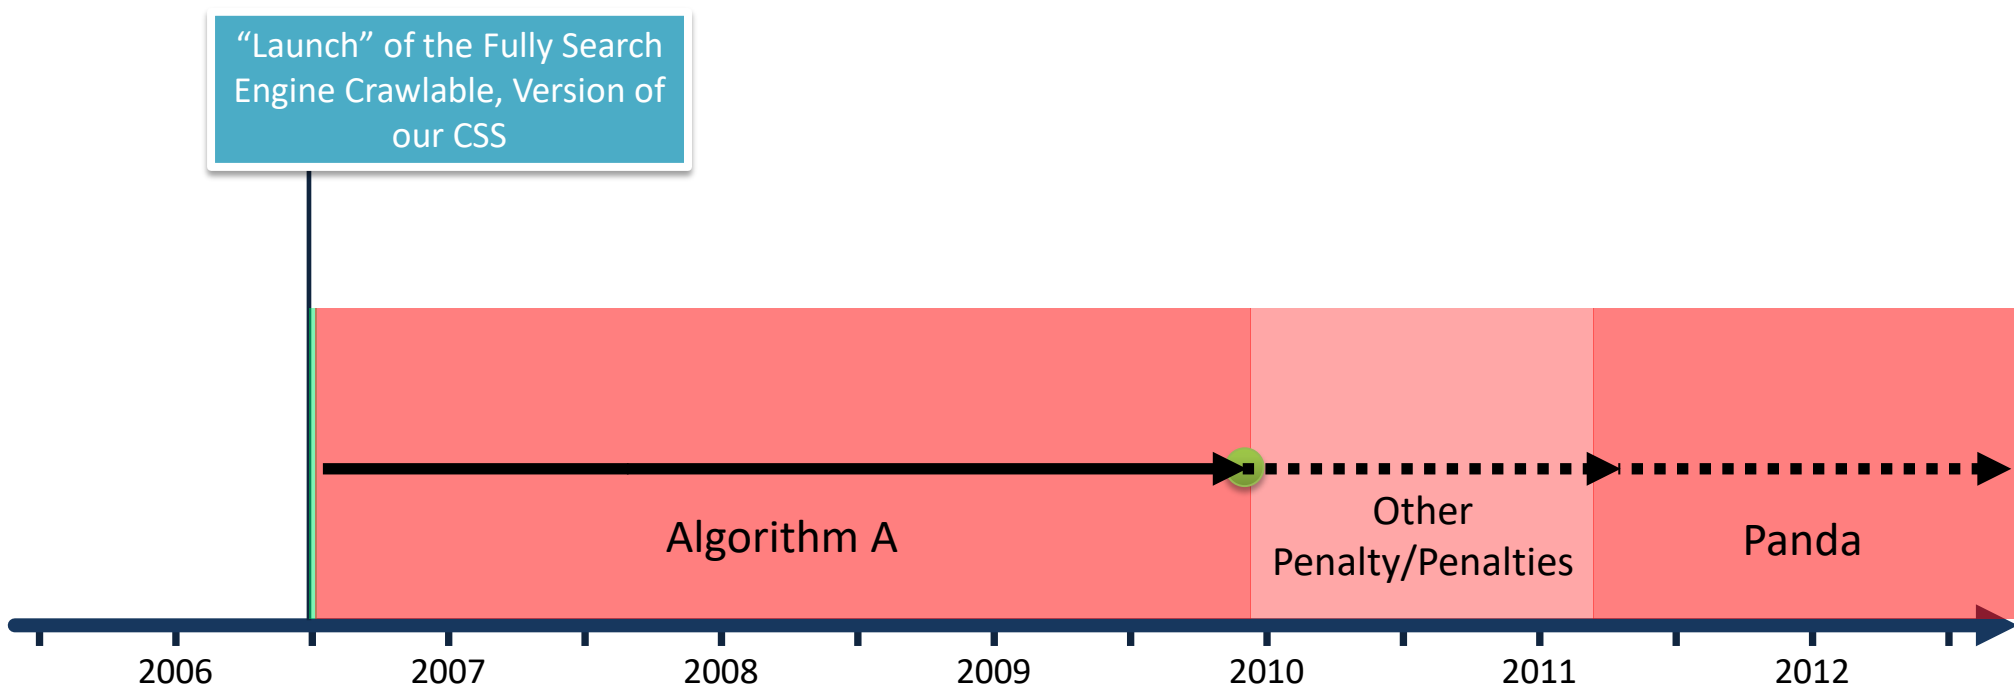

Foundem was struck by Google's Algorithm A penalty (and effectively disappeared from Google's all important search results) within hours or days of launching the fully-fledged, **search-engine-crawlable**, version of our comparison-shopping domain...