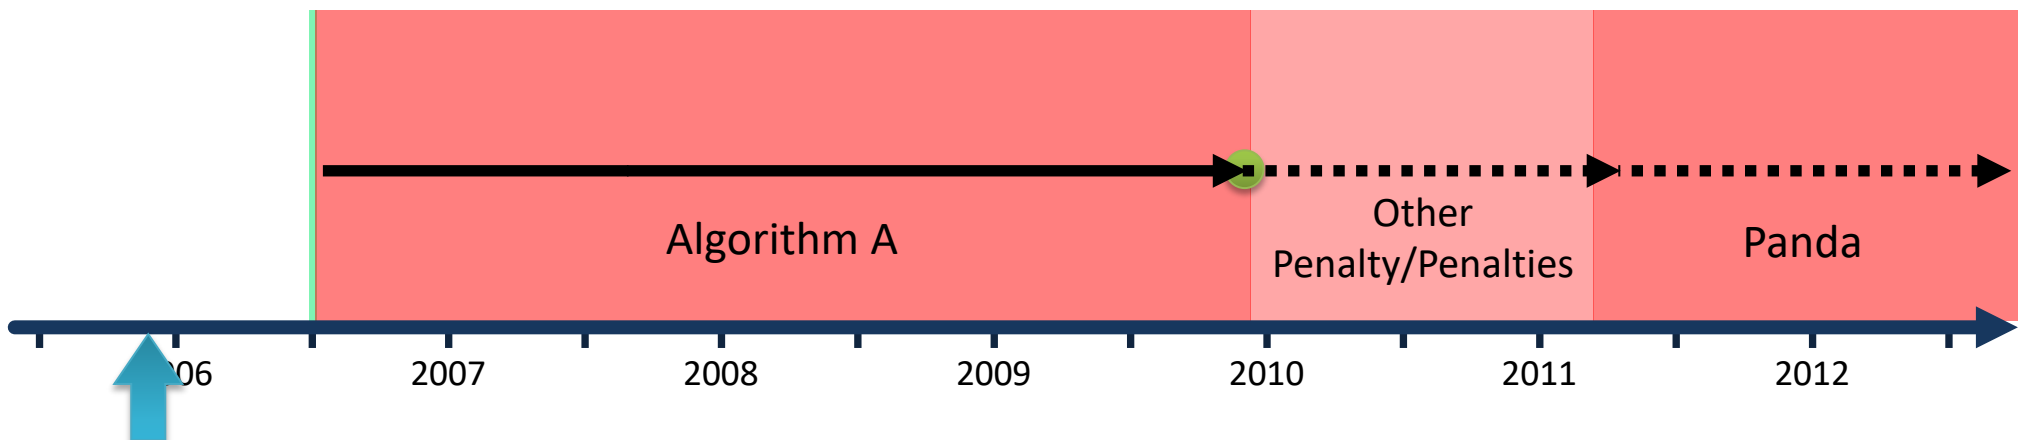

November 2005