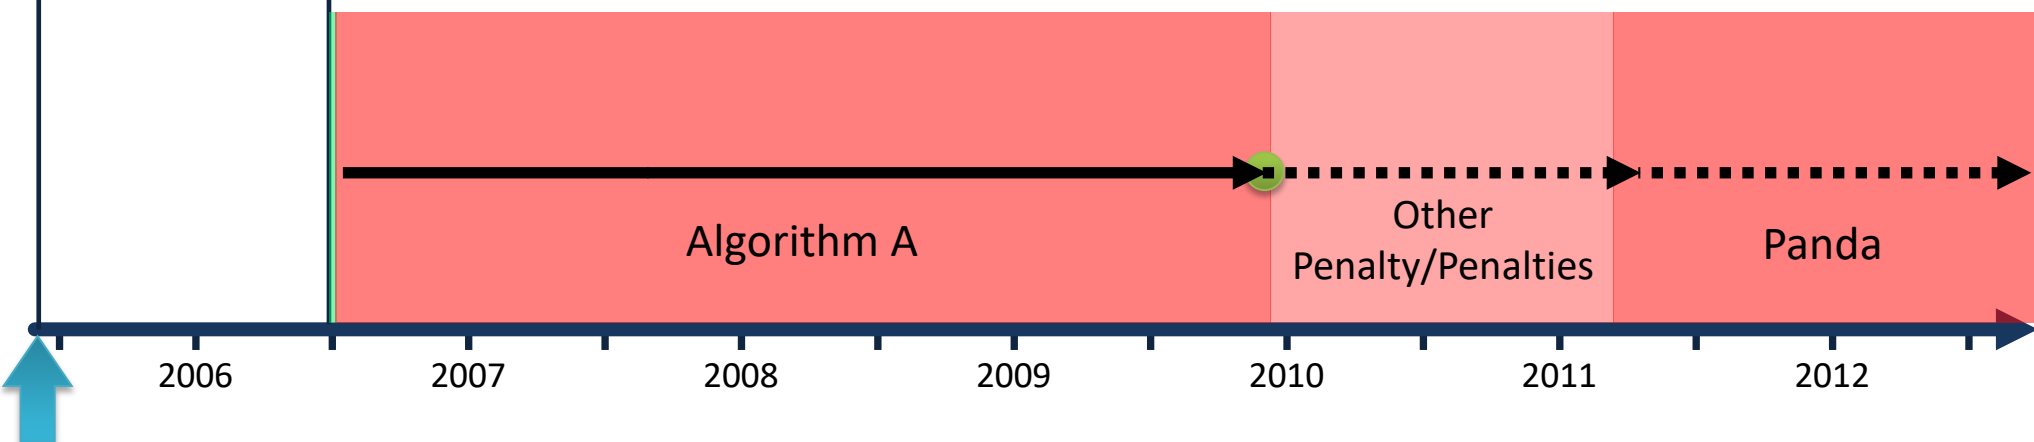

The earliest archived page of Foundem's Beta site appears in May 2005

"Launch" of the Fully Search Engine Crawlable, Version of our CSS

May 2005

May 2005

Note that many of the following screenshots were obtained from the Wayback machine, which does not always do a perfect job of archiving and retaining all of a website's underlying images.