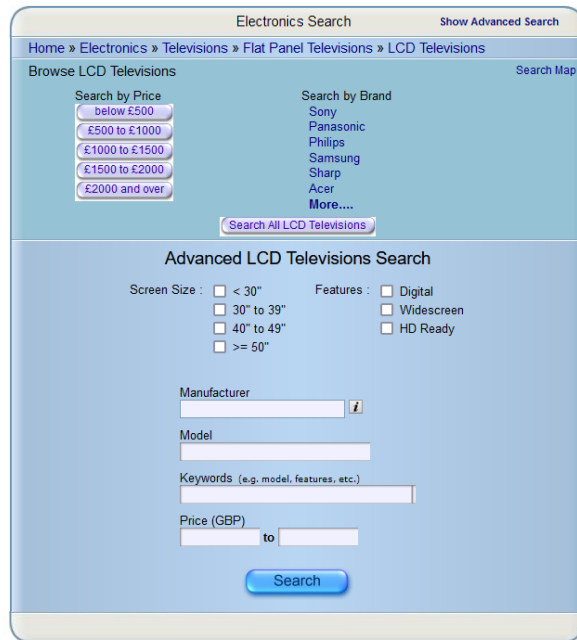

This transition to a model-grid based interface went live between the 22nd and 26th of June 2006