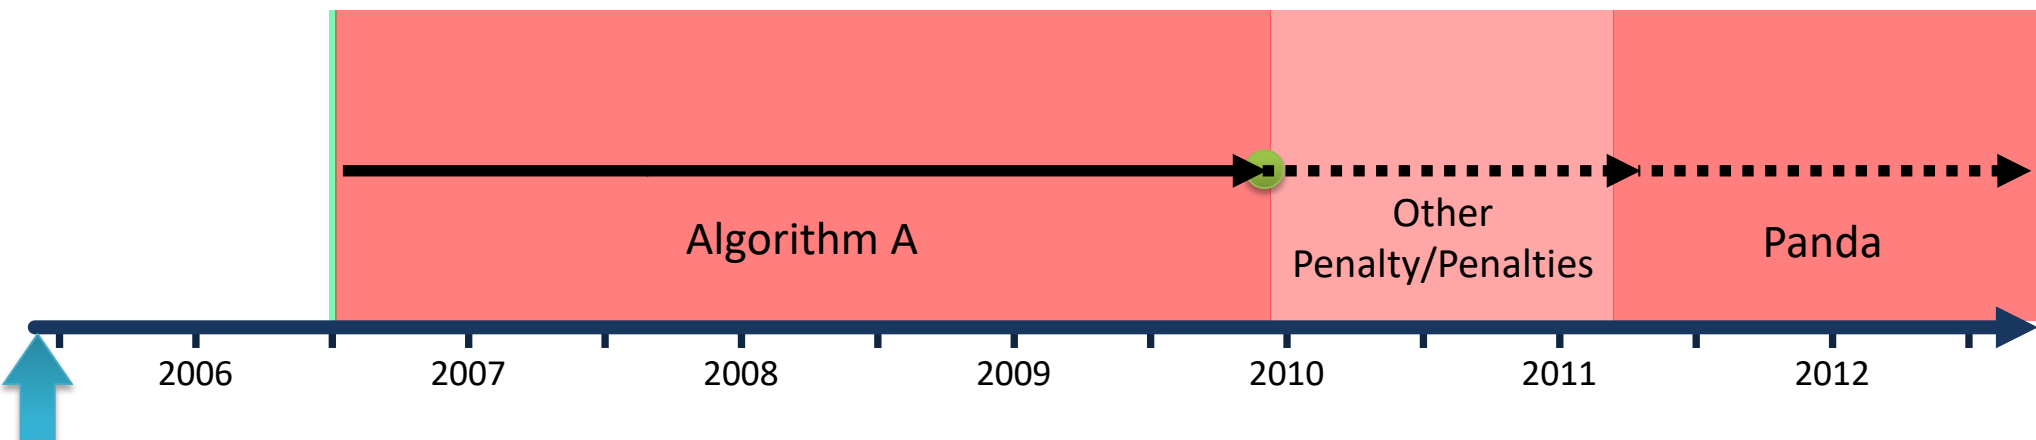

The earliest archived page of Foundem's Beta site appears in May 2005

"Launch" of the Fully Search Engine Crawlable, Version of our CSS

May 2005

May 2005

Note that many of the following screenshots were obtained from the Wayback machine, which does not always do a perfect job of archiving and retaining all of a website's underlying images.