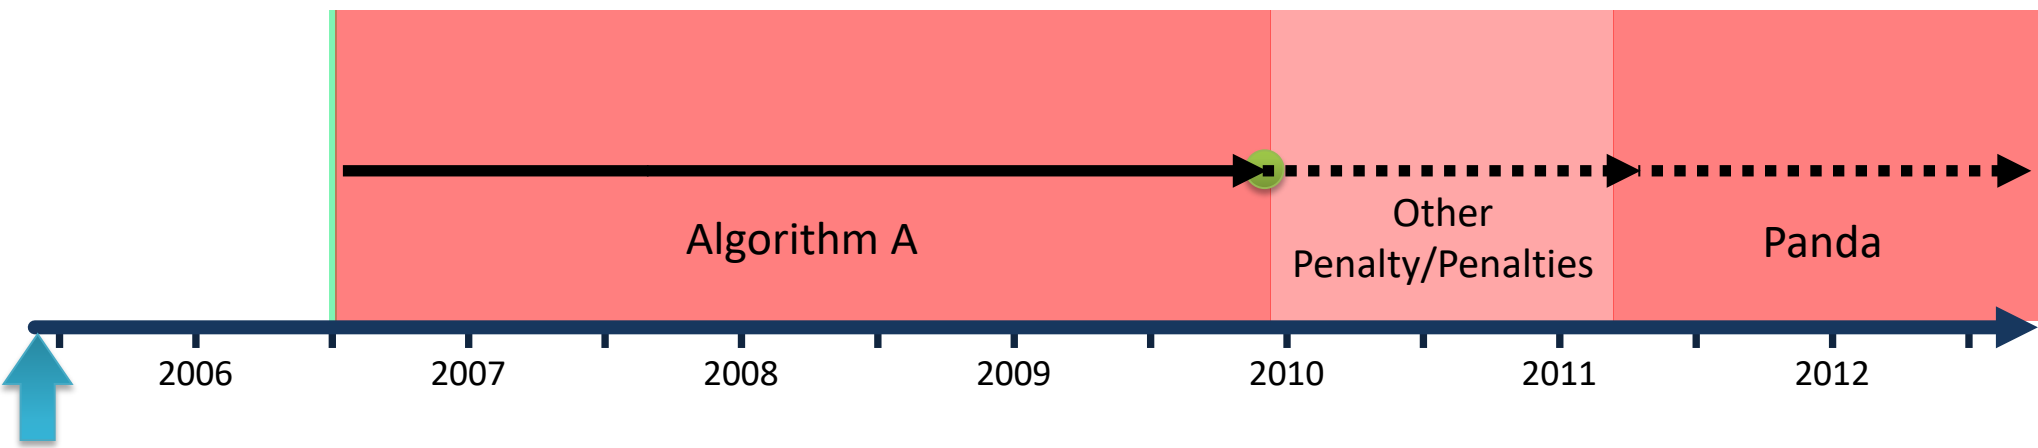

The earliest archived page of Foundem's Beta site appears in May 2005

"Launch" of the Fully Search Engine Crawlable, Version of our CSS

May 2005

May 2005

Note that many of the following screenshots were obtained from the Wayback machine, which does not always do a perfect job of archiving and retaining all of a website's underlying images.