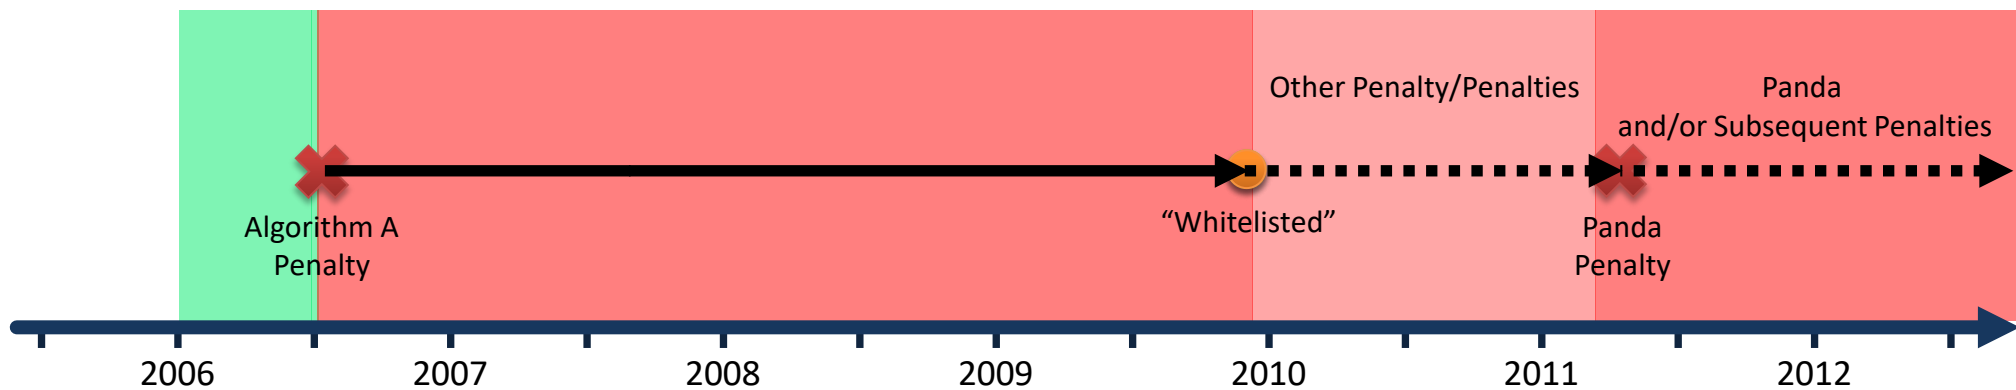

Unaffected?